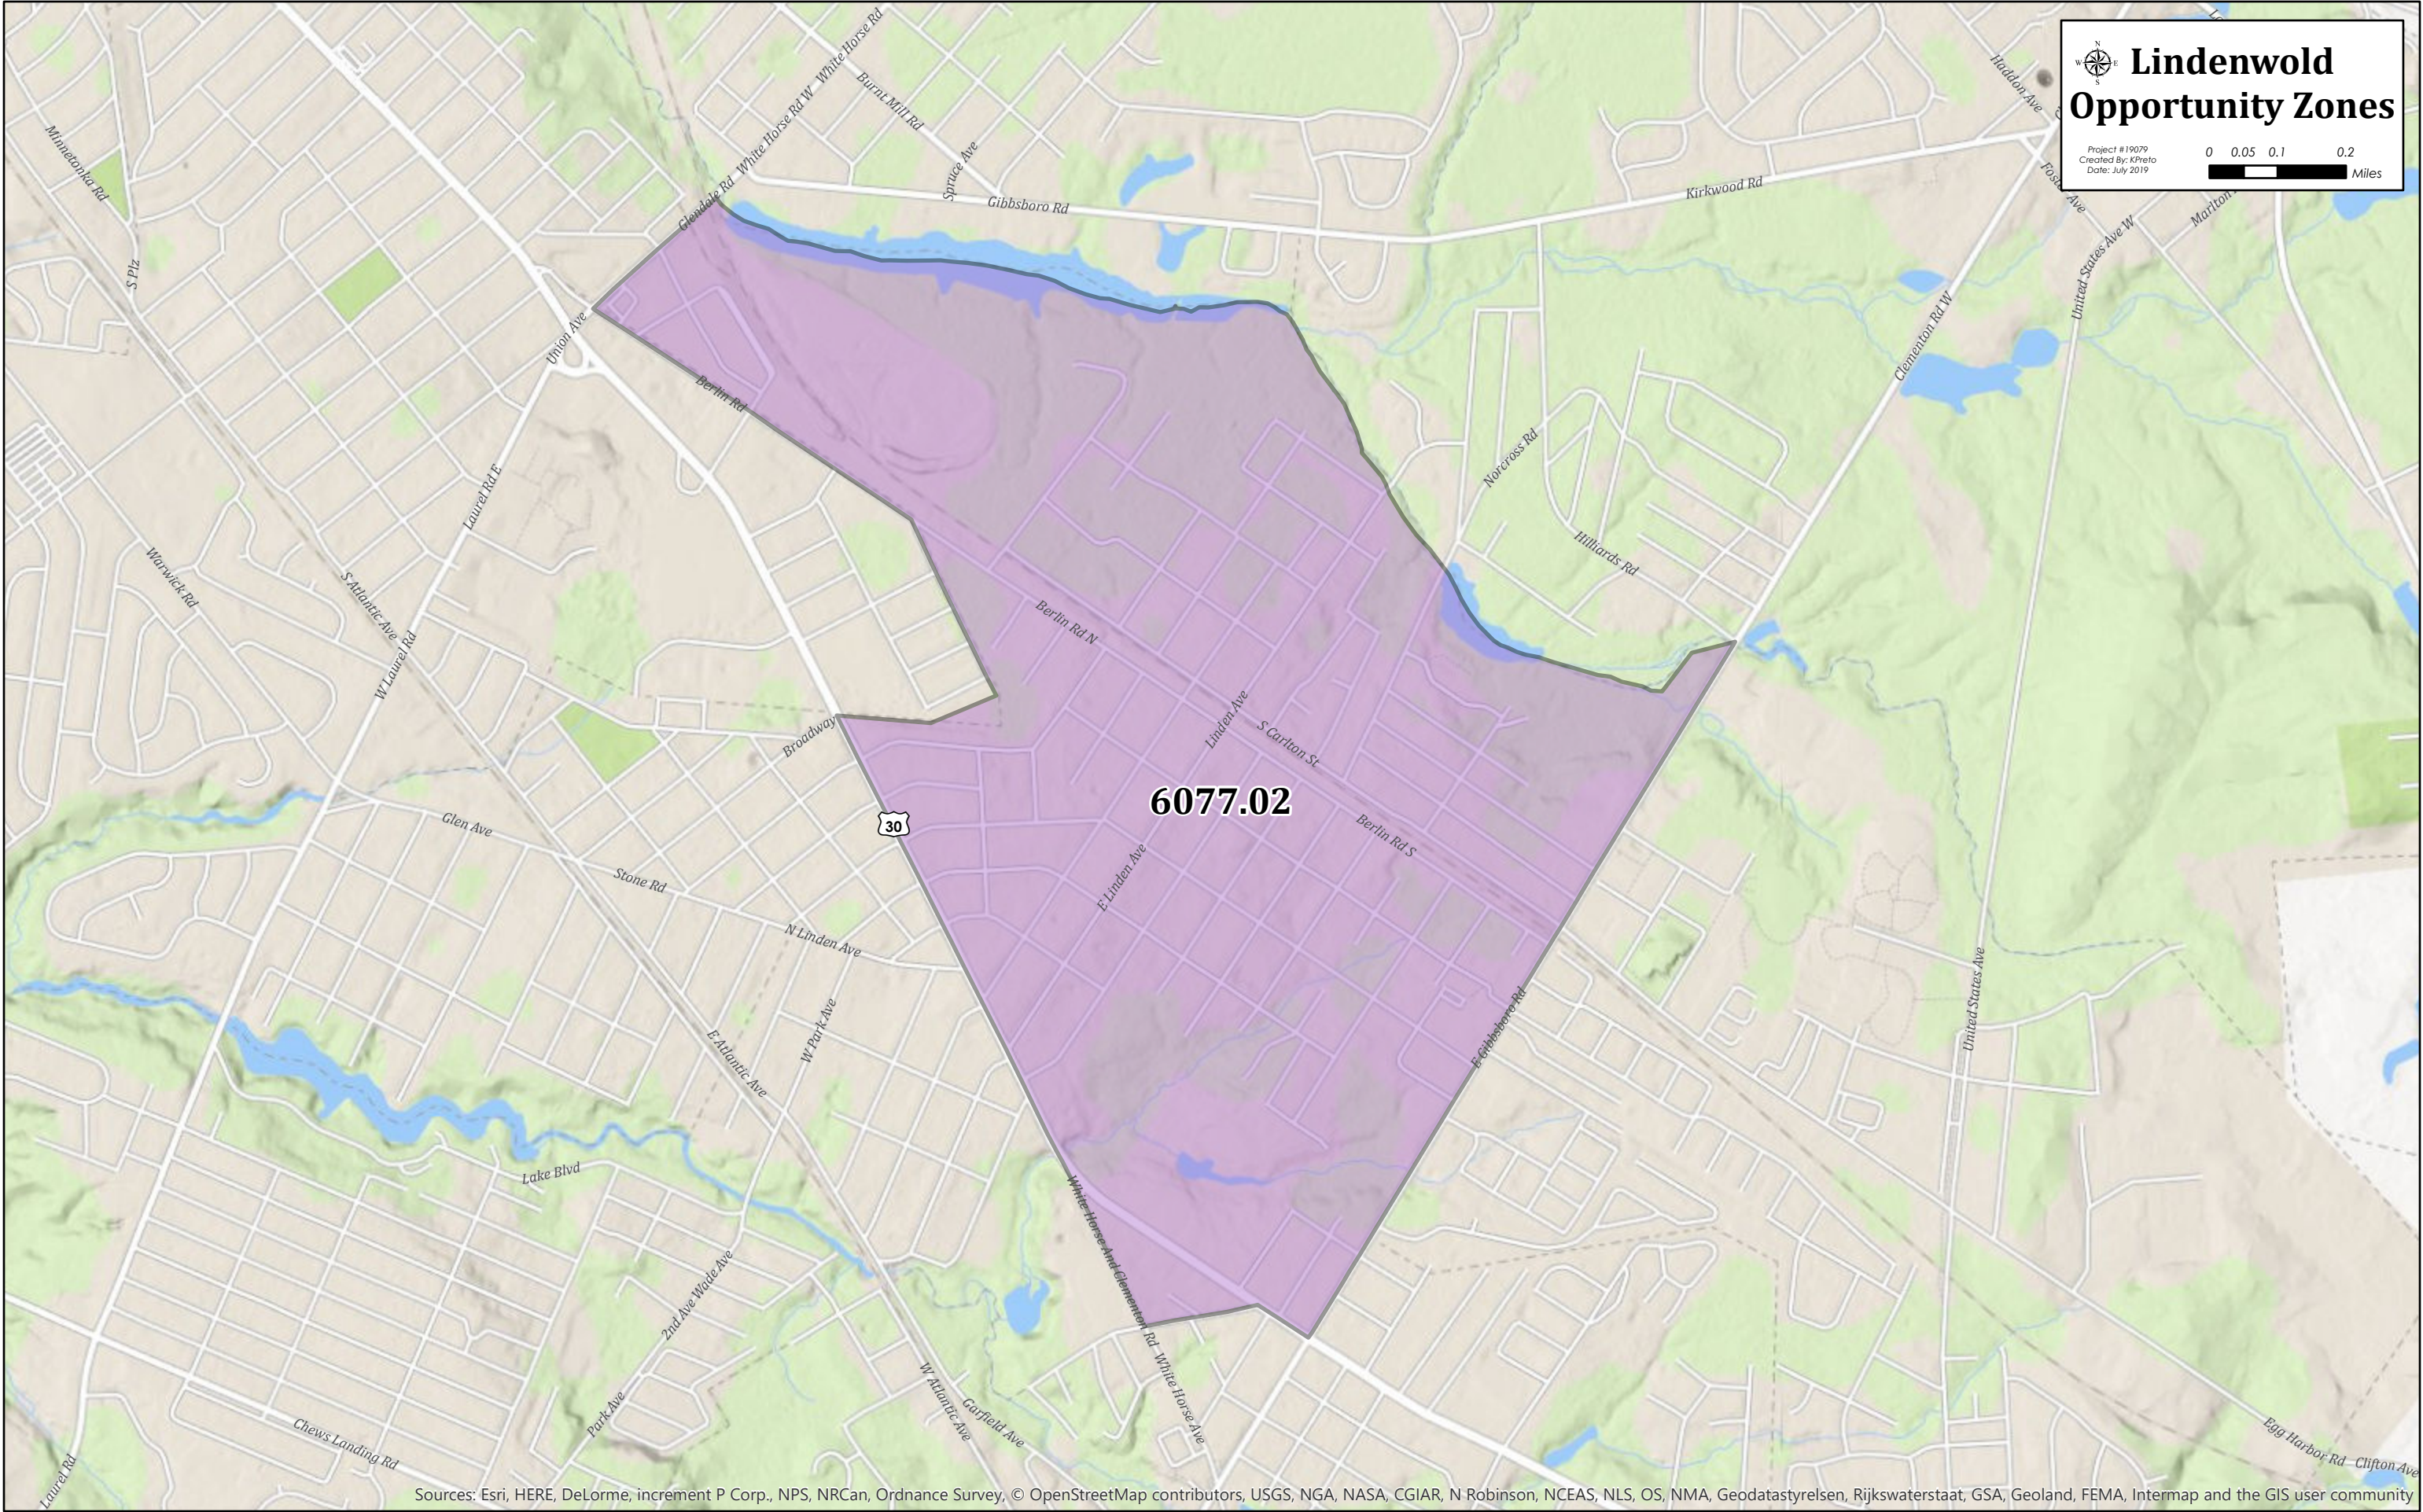

**Lindenwold
Opportunity Zones**

Project # 19079
Created By: KPreto
Date: July 2019

0 0.05 0.1 0.2
Miles

Sources: Esri, HERE, DeLorme, increment P Corp., NPS, NRCAN, Ordnance Survey, © OpenStreetMap contributors, USGS, NGA, NASA, CGIAR, N Robinson, NCEAS, NLS, OS, NMA, Geodatastyrelsen, Rijkswaterstaat, GSA, Geoland, FEMA, Intermap and the GIS user community