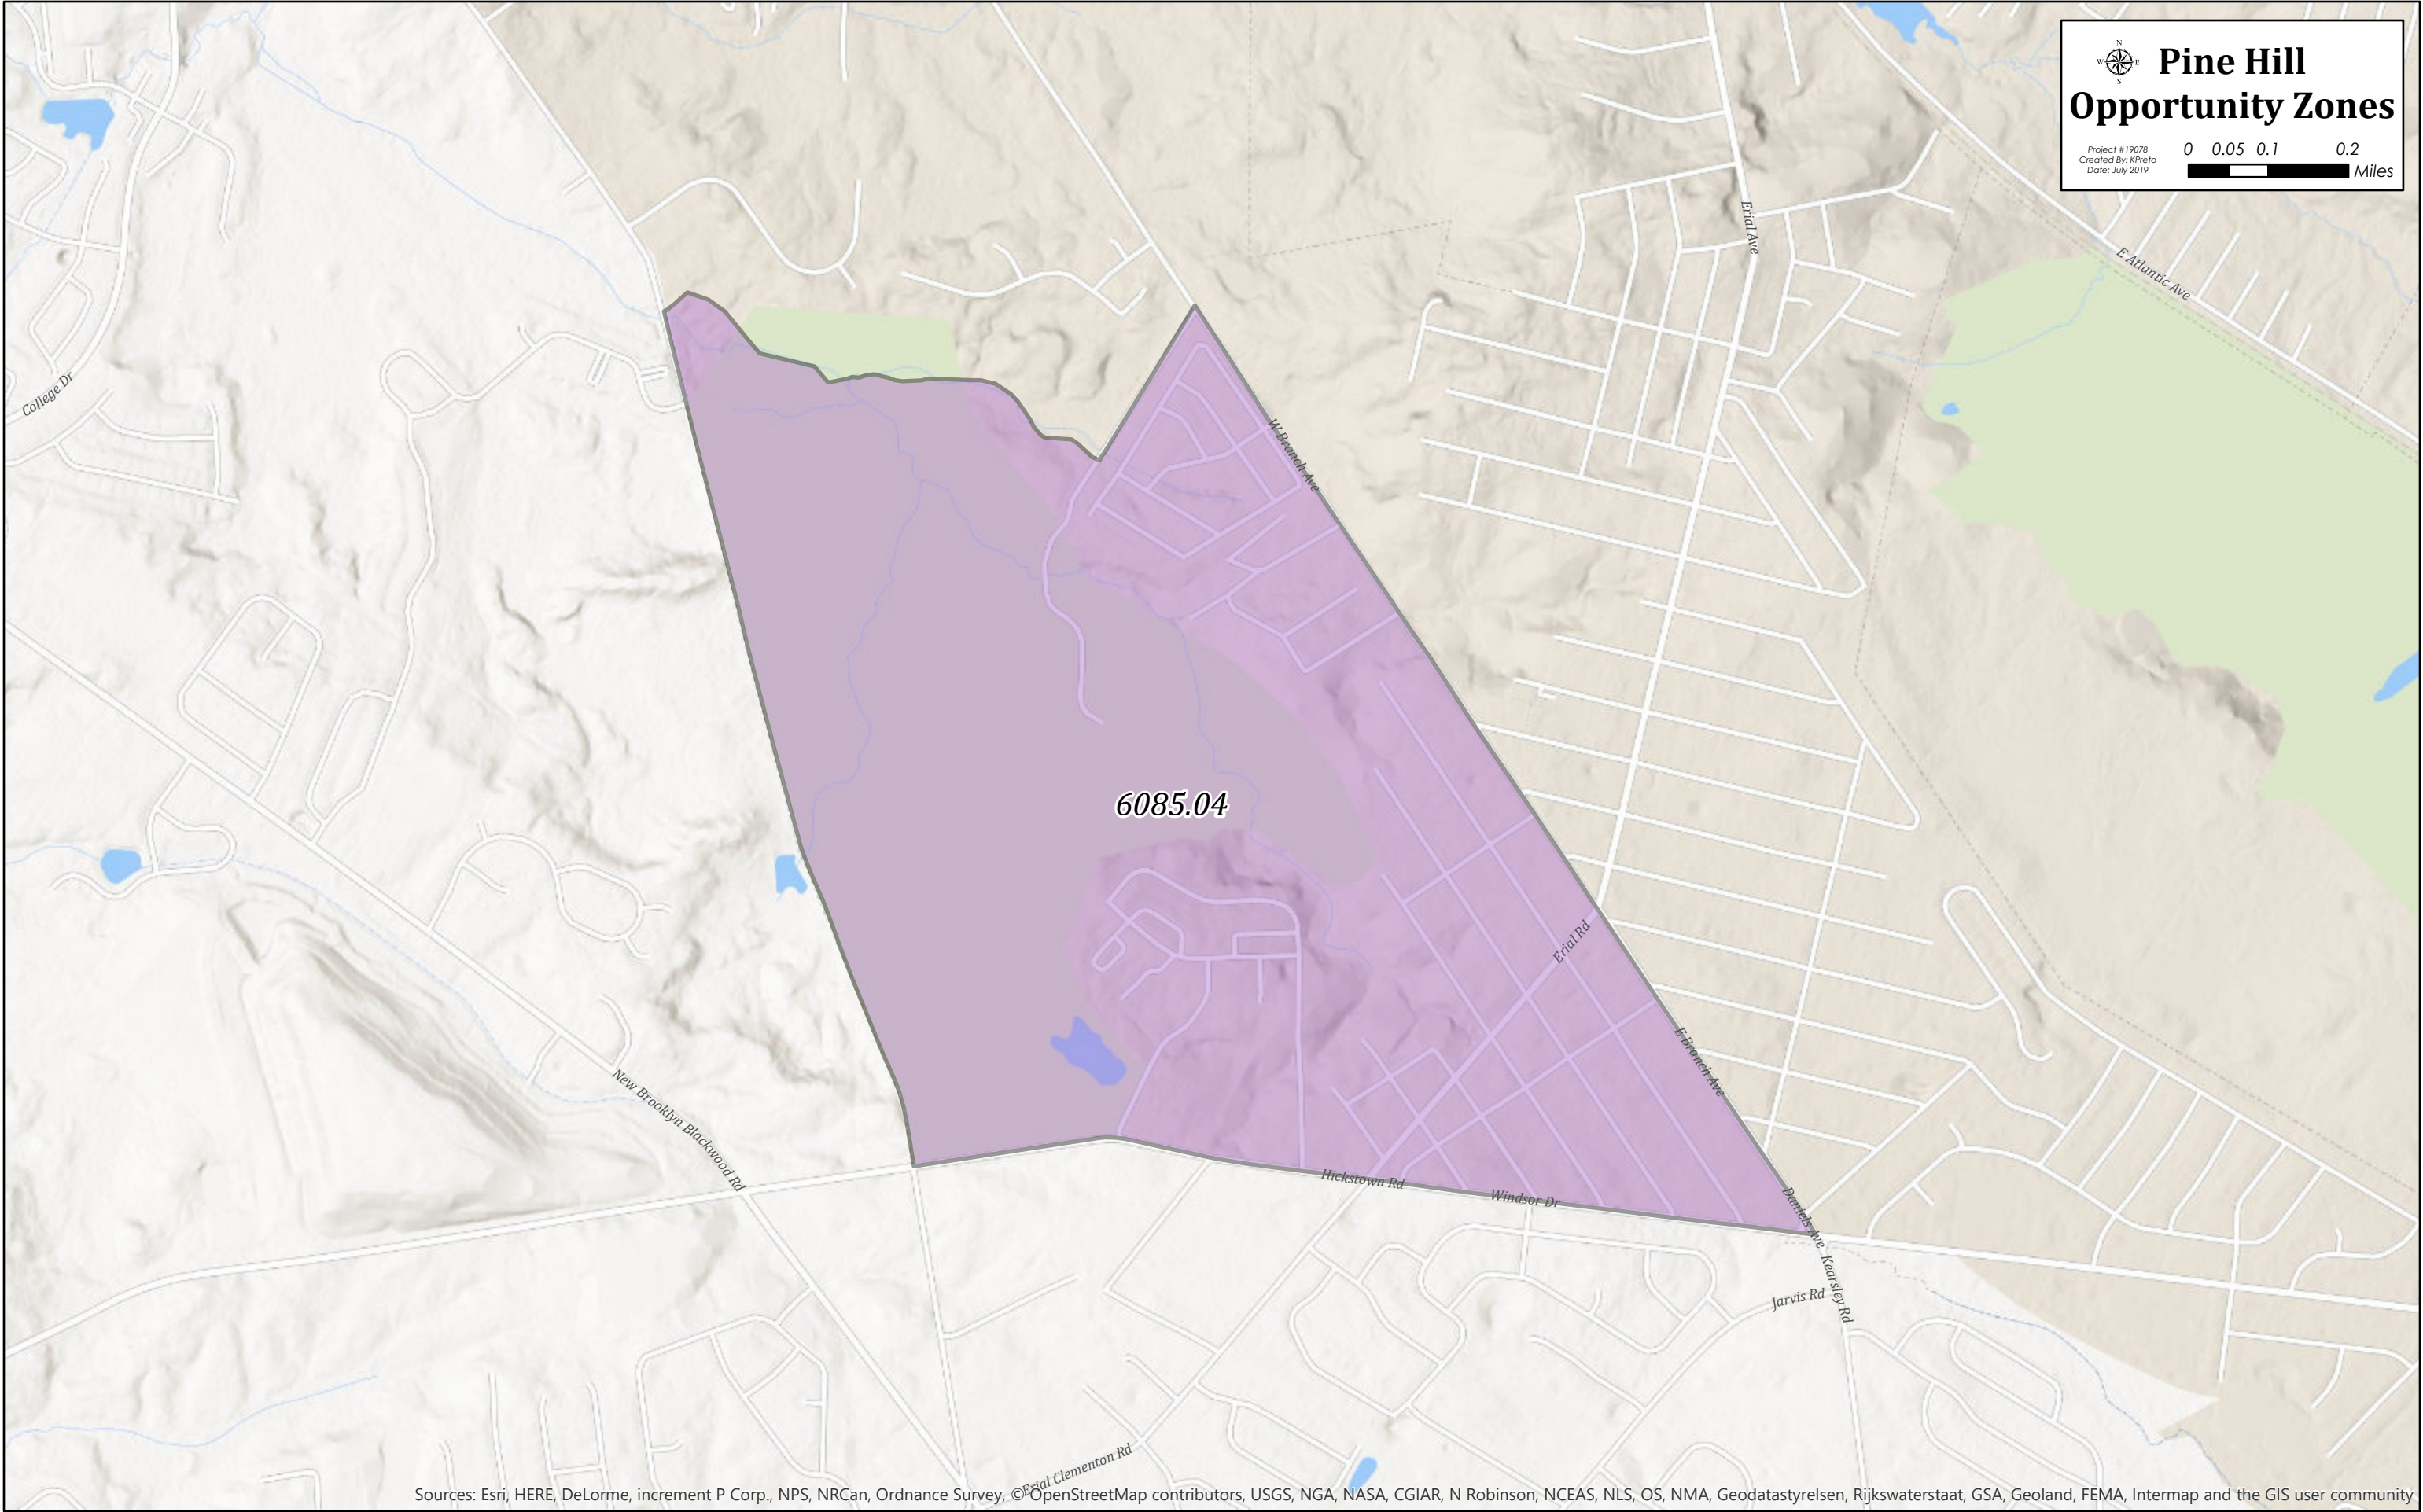


 **Pine Hill
Opportunity Zones**
Project # 19078
Created By: KPreto
Date: July 2019

0 0.05 0.1 0.2
Miles

Sources: Esri, HERE, DeLorme, increment P Corp., NPS, NRCan, Ordnance Survey, ©OpenStreetMap contributors, USGS, NGA, NASA, CGIAR, N Robinson, NCEAS, NLS, OS, NMA, Geodatastyrelsen, Rijkswaterstaat, GSA, Geoland, FEMA, Intermap and the GIS user community